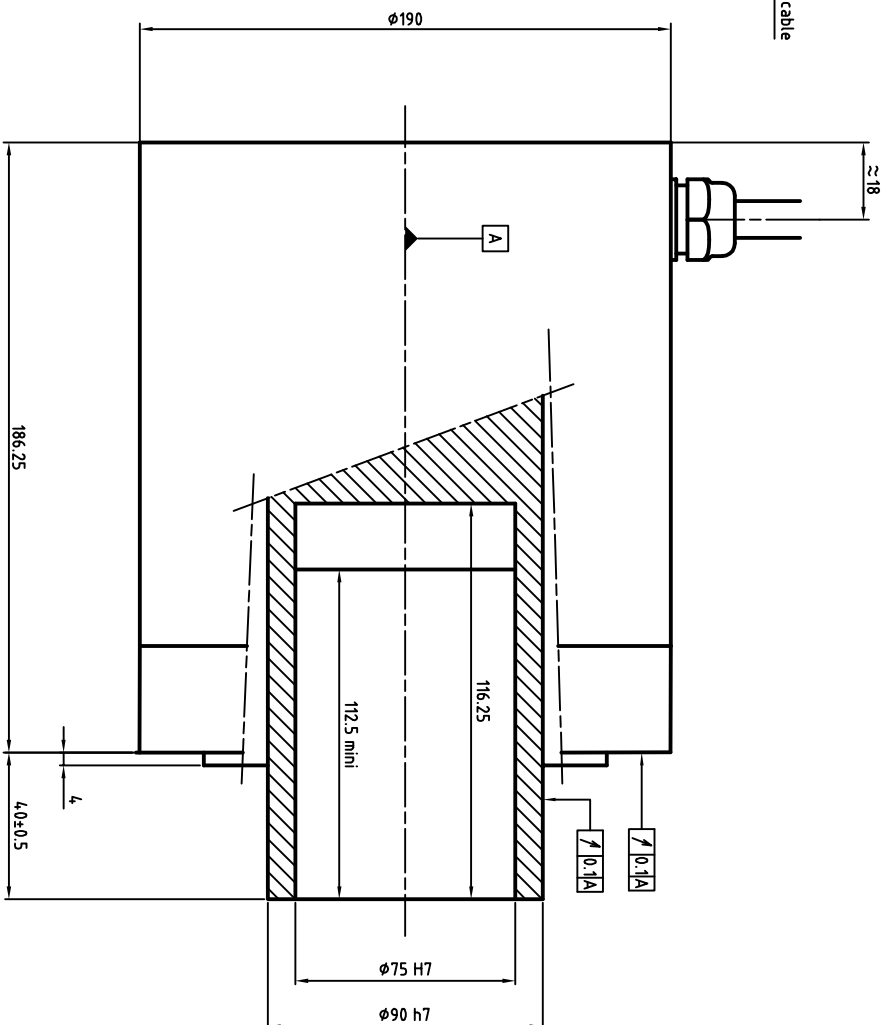

Power cable diameter and section depends on rated current
 U : Phase 1
 V : Phase 2
 W : Phase 3
 Green/Yellow : Ground

ENCODER SIGNAL COLORS

Wires colors	ERN1387	ERN1381	ECN1313	EON1325
White	A+	0V	Up	Up
Brown	A-	Up	0V	0V
Green	R+	A+	A+	A+
Yellow	R-	A-	A-	A-
Pink	D+	B-	B-	B-
Grey	D-	B+	B+	B+
Blue	C+	R+	DATA+	DATA+
Red	C-	R-	DATA-	DATA-
Black	Thermal	Thermal	CLOCK+	CLOCK+
Violet	Thermal	Thermal	CLOCK-	CLOCK-
Grey/Pink	B+	N/A	Thermal	Thermal
Red/Blue	B-	N/A	Thermal	Thermal
White/Green	0V	N/A	N/A	N/A
Brown/Green	Up	N/A	N/A	N/A