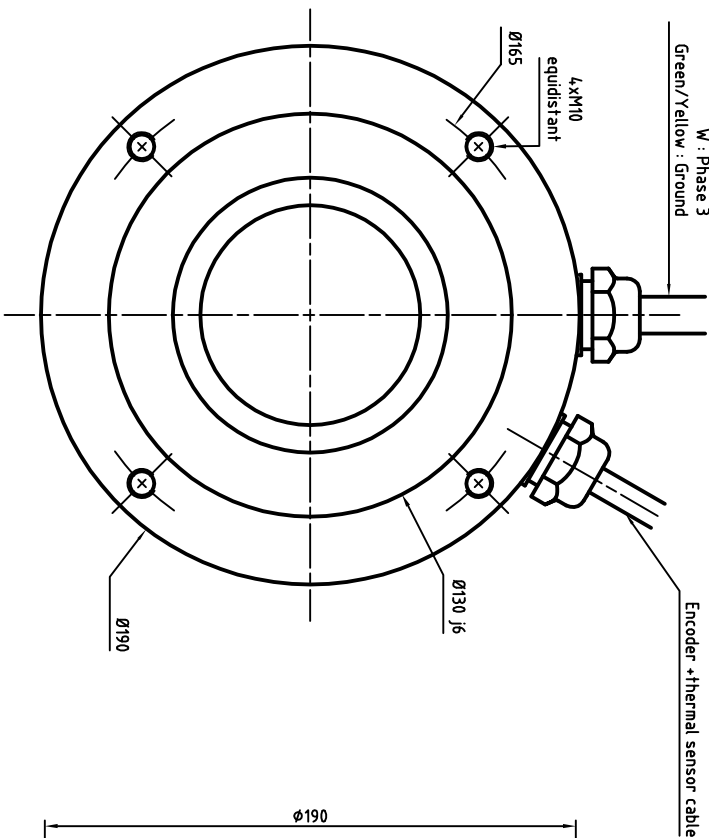

Power cable diameter and section depends on rated current
 U : Phase 1
 V : Phase 2
 W : Phase 3
 Green/Yellow : Ground

ENCODER SIGNAL COLORS

Wires colors	ERN1387	ERN1381	ECN1313	EON1325
White	A+	0V	Up	Up
Brown	A-	Up	0V	0V
Green	R+	A+	A+	A+
Yellow	R-	A-	A-	A-
Pink	D+	B-	B-	B-
Grey	D-	B+	B+	B+
Blue	C+	R+	DATA+	DATA+
Red	C-	R-	DATA-	DATA-
Black	Thermal	Thermal	CLOCK+	CLOCK+
Violet	Thermal	Thermal	CLOCK-	CLOCK-
Grey/Pink	B+	N/A	Thermal	Thermal
Red/Blue	B-	N/A	Thermal	Thermal
White/Green	0V	N/A	N/A	N/A
Brown/Green	Up	N/A	N/A	N/A